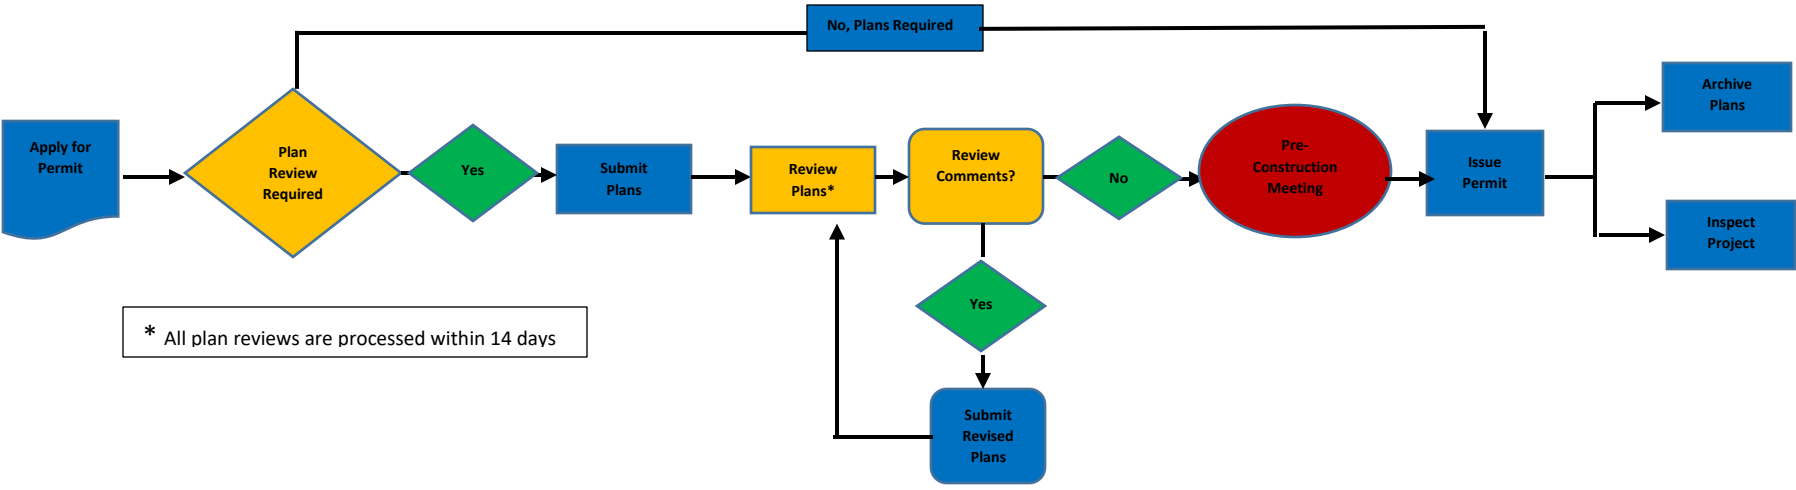

BUILDING PERMIT PROCESS

* All plan reviews are processed within 14 days